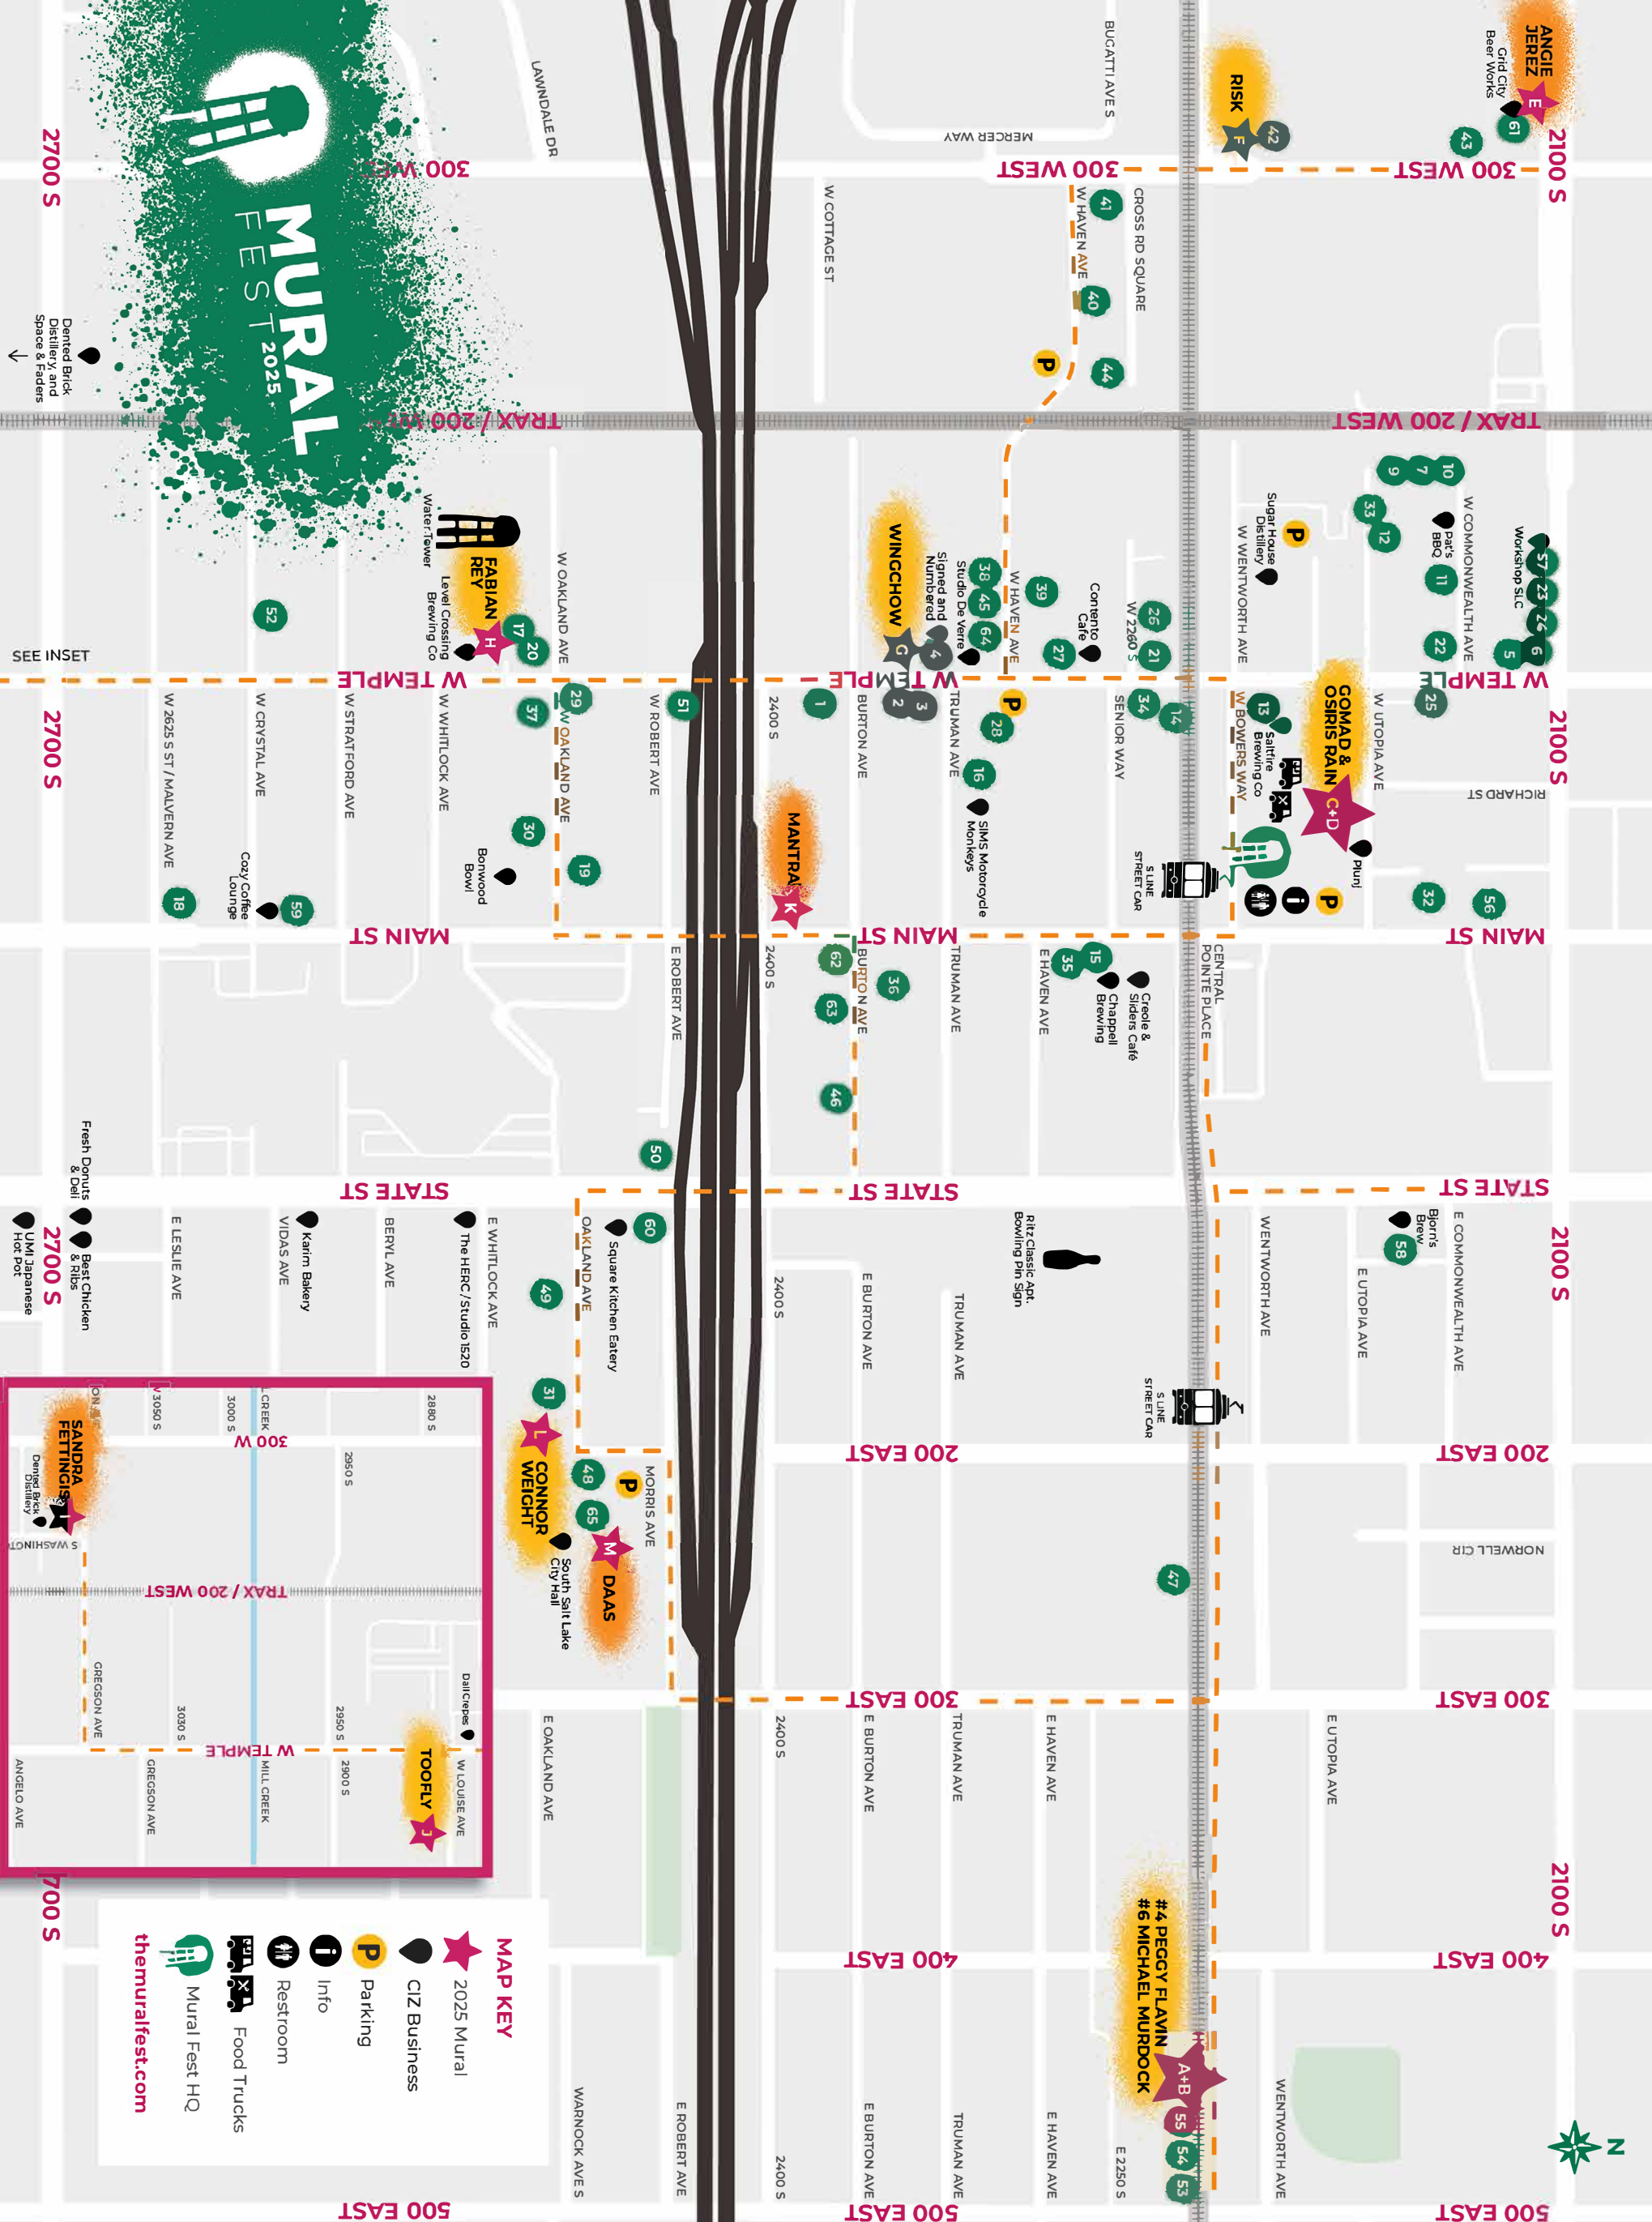

2025 MURAL ARTISTS

- A** Peggy Flavin
Station 5 #4
430 E S Line Corridor
- B** Michael Murdock
Station 5 #6
450 E S Line Corridor
- C** GOMAD
Bowers East
55 W Utopia Ave
- D** Osiris Rain
Bowers West
55 W Utopia Ave
- E** Angie Jerez
Grid City
333 W 2100 S
- F** RISK
Freeway Plaza
340 W Andy Ave
- G** WINGCHOW
Delives Plastics
2340 S W Temple
- H** Fabian Rey
Level Crossing Brewing
2496 S West Temple
- I** Sandra Fettingis
Dented Brick Distillery
3100 S Washington Ave
- J** TOOFLY
Space & Faders
85 W Louise Ave
- K** MANTRA
ONE BURTON
2400 S Main
- L** Connor Weight
City Hall
218 E Morris Ave
- M** DAAS
City Hall
220 E Morris Ave

MAP KEY

- 2025 Mural
- CIZ Business
- Parking
- Info
- Restroom
- Food Trucks
- Mural Fest HQ

themuralfest.com

MURAL FEST 2025

Dented Brick Distillery and Space & Faders

CREATIVE INDUSTRIES ZONE BUSINESSES

EAT

- Best Chicken and Ribs**
111 E 2700 S
- Bjorns Brew**
2165 S State Street
- Contento Café**
2280 S West Temple
- Cozy Coffee**
2580 S Main St
- Creole & Sliders Café**
2285 S Main St
- Dali Crepes**
2854 S West Temple
- Fresh Donuts and Deli**
2699 S State Street
- Grid City Beer Works (21+)**
333 W 2100 S Expy
- Karim Bakery**
2575 S State St.
- Level Crossing Brewing (21+)**
2496 S West Temple
- Pat's BBQ**
155 W Commonwealth Ave
- Pho 33**
285 E 2700 S
- Square Kitchen Eatery**
2435 S State St
- UMI Japanese Hot Pot**
2701 S State St

EXPERIENCE

MURAL FEST 2025

WHEN:
Saturday, May 10, 4-8 pm

WHERE:
At 13 Locations around
Downtown South Salt Lake

MURAL FEST HQ:
Main St at Bowers Way

Join us for a DIY tour along our mural route for a meet and greet with all the artists. Stop by Mural Fest HQ for food trucks, live music, art activities and good vibes!