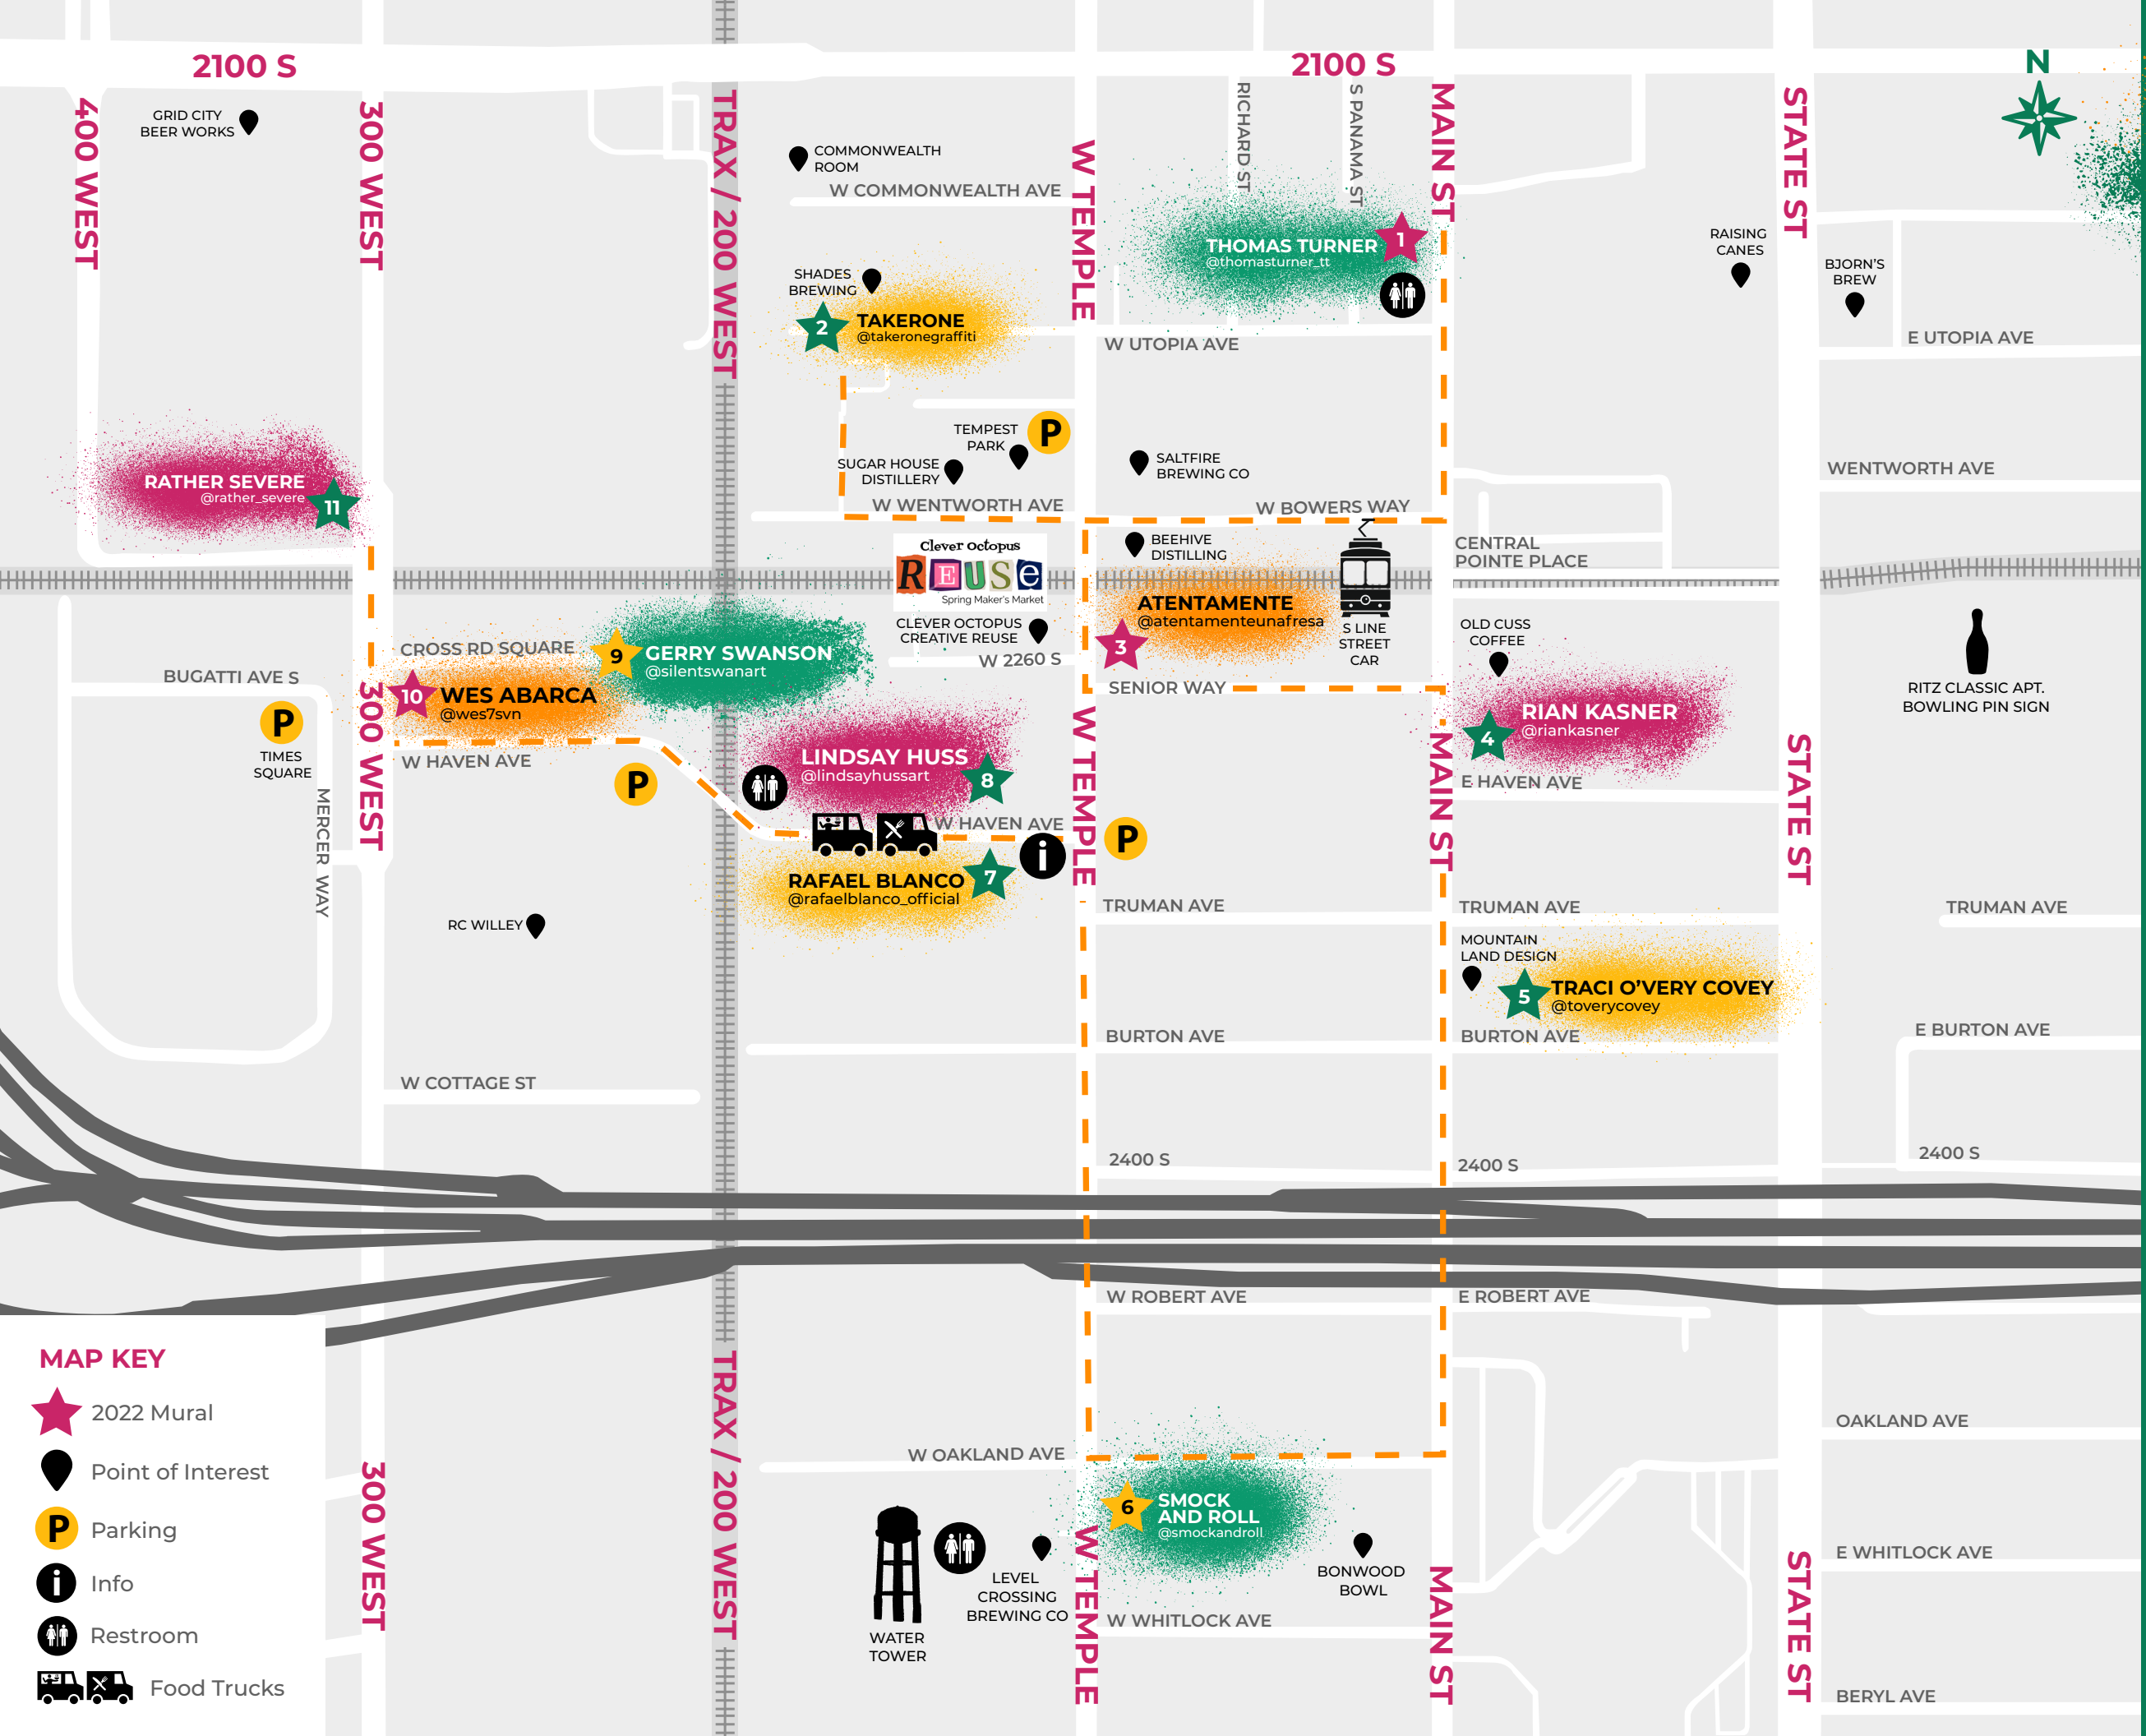

2022 MURAL FEST ARTIST MEET & GREET MAP

- 1. Thomas Turner**
Central Pointe Condos
2150 S Main St
- 2. TakerOne**
The Tree Broker
155 W Utopia
- 3. Atentamente**
Beehive Distilling
2245 S West Temple
- 4. Rian Kasner**
Apex Brewing Company
2285 S Main
- 5. Traci O'very Covey**
Mountainland Design
24 E Burton Ave
- 6. Smock and Roll**
Asbestos Abatement of Utah
2481 S West Temple
- 7. Rafael Blanco**
AMI Roofing (South)
141 W Haven Ave
- 8. Lindsay Huss**
AMI Roofing (North)
140 W Haven Ave
- 9. Gerry Swanson**
Superior Grinding
245 W Crossroads Sq
- 10. Wes Abarca**
Utah Rustic Furniture
2255 S 300 West
- 11. Rather Severe**
Freeway Plaza
2180 S 300 West

MAP KEY

- ★ 2022 Mural
- 📍 Point of Interest
- P Parking
- i Info
- 🚻 Restroom
- 🚚 Food Trucks